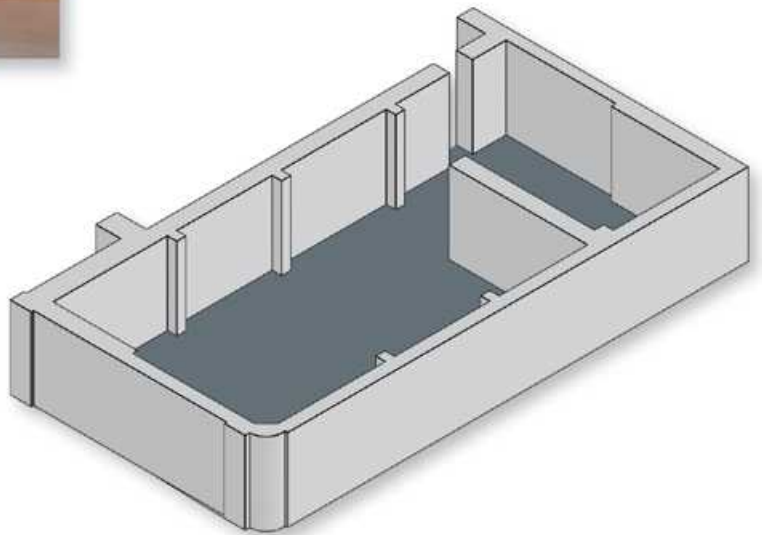

## Temporary Exhibition Room

*This particularly quiet room, situated underneath the impressive visible timberwork of the Abbey, hosts many temporary exhibitions. Outside exhibition periods however, this room provides an atmosphere favourable to work and reflection, while the very large amount of available space compels respect and admiration.*

### Specific features

- An area located under the Abbey roof with a bird's eye view of the remains.
- Located on the 2nd floor with lift.
- Accessible to the disabled.
- Floor : concrete.
- Walls : visible brickwork.
- Lighting : natural lighting  
indirect lighting.
- Electricity : 20 x 220-V sockets.
- 30 spotlights on rails.

Theatre style	Schoolroom tables	Horseshoe tables	Closed horseshoe	Banquet	Reception	Ceiling height	Length	Width	Area
100	70	-	-	80	200	de 3 à 10m	12m	8m	96m <sup>2</sup>