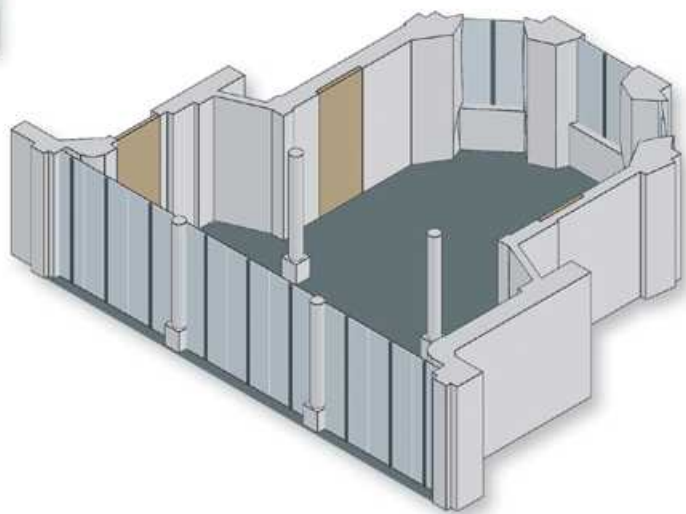

### Specific features

- Old Abbey chapel where former altars and a remarkable rood screen still remain.
- Combines perfectly with the François Prume Hall.
- Accessible to the disabled.
- Floor : Natural flagstones.
- Walls : painted plastering.
- Lighting : natural light  
indirect lighting
- Electricity: -

Theatre style	Schoolroom tables	Horseshoe tables	Closed horseshoe	Banquet	Reception	Ceiling height	Length	Width	Area
40	30	-	-	70	200	Von 4 bis 8m	-	-	107m <sup>2</sup>